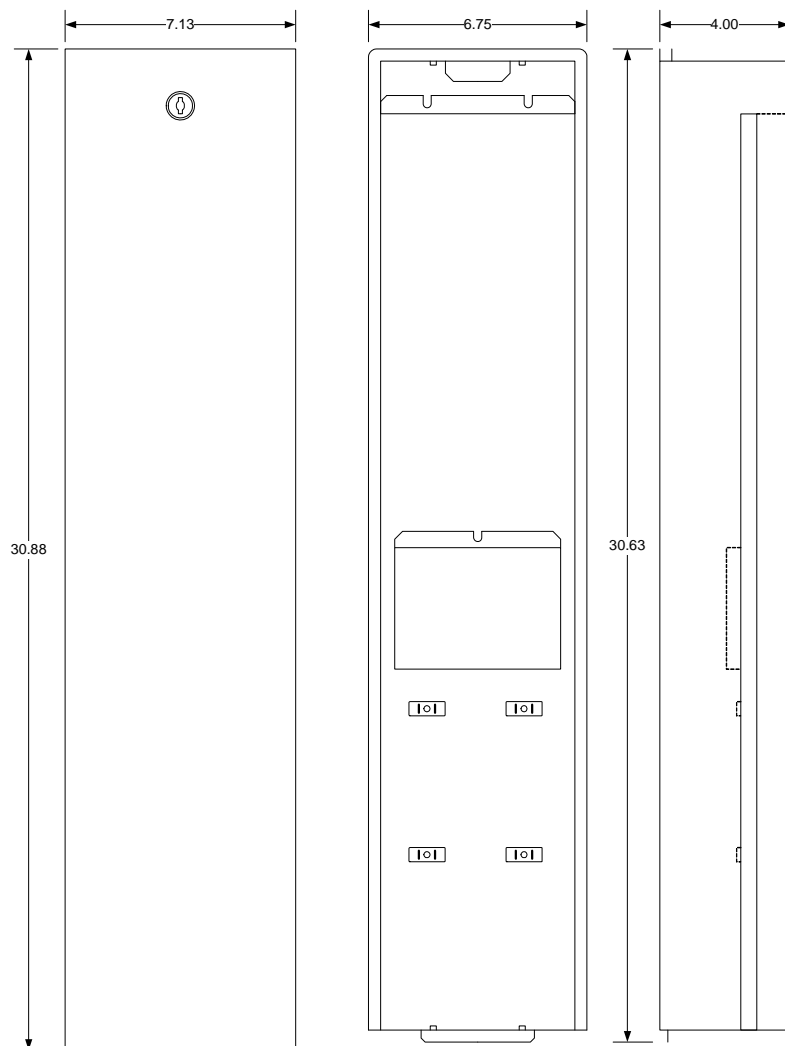

Instructions for 1200-081 Transformer Box

The 1200-081 Transformer Box provides four (4) 115 VAC convenience outlets for access control system accessory transformers. There is ample room in the transformer box for installation of other access control devices that may be required for the application – an RF receiver for example.

The transformer box is designed for installation into 1200-085, 1200-086 mounting post, 1200-160, 1200-170, 1200-175 mounting kiosk, or it can be used in a stand-alone application (flush mount only). When used in a stand-alone application, a flush mount galvanized steel mounting plate (user supplied) is recommended.

Install the transformer box into the mounting post or mounting kiosk.

- Remove the cover from the transformer box.
- Place the bottom of the box into the post first, being sure the tab at the bottom is on the outside of the post.
- Swing the top into position.
- Tighten the screws at both the top and bottom to secure the box into place.

The transformer box can be flush mounted if it is being used as a stand-alone accessory box. **It must be flush mounted – do not install as a surface mount device.**

- Fabricate a galvanized or stainless steel trim ring with an opening 6.38 inches wide by 30.00 inches high. A minimum of 4 inches of back space is required.
- Remove the cover from the transformer box.
- Place the bottom of the box into the opening first, being sure the tab at the bottom is on the outside of the trim ring.
- Swing the top into position.
- Tighten the screws at both the top and bottom to secure the box into place.